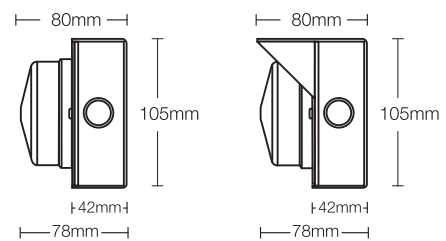

FLASHING LIGHTS & EVACUATE SIGN

Model D-124B
Model D-124L

Model D-104 WP
Model D-104 WP/L

*B – Filament Bulb / L – Ultra Bright LED

DEMCO ADVANTAGES

- Durable - Tough industrial design constructed with mild steel.
- Accessible - Removable conduit plug offers easy conduit entries.
- Versatile - Suitable for surface or flush mounting.
- Optional Hood - Model D-104WP only. Suitable for outdoor application.
- Luminary: Filament Bulb & Ultra Bright LED
- Operating Voltage: 24V DC
- Operating Currents: 120mA – Bulb
20mA – LED
- Flashing Rate: 1 Flash per sec @ 24V – Bulb
2 Flash per sec @ 24V – LED

Model D-124B or D-124L

Model D-104 WP or D-104 WP/L

Model D-154B
Model D-154L

Single Flashing Light

- Dimension: 88 (W) x 88 (H) x 72mm (D)
- Body: Red or Black ABS Plastic
- Prismatic Lens: Green or Red Polycarbonate
- Luminary available in Filament Bulb or Ultra Bright LED
- Optional Feature: Built-in Buzzer
- Operating Voltage: 24V DC
- Operating Currents: 120mA – Bulb
20mA – LED

Model D-115-154L

- Beacon / Sounder Combination
- Operating Voltage: 24V DC
 - Operating Current: 70mA

Model D-110B
Model D-110L

Evacuate Sign

- Dimension: 260 (W) x 110 (H) x 80mm (D)
- Casing: Mild Steel
- Colour: Black
- Luminary: Filament Bulb or Ultra Bright LED
- Custom Imprint
- Operating Voltage: 24V DC
- Operating Current: 240mA – Bulb
20mA – LED