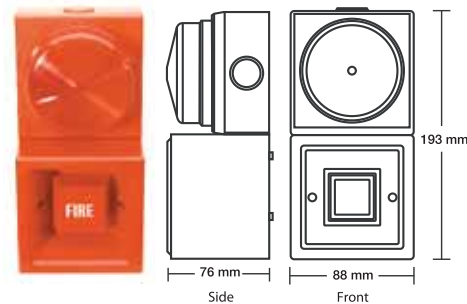

FLASHING LIGHTS & EVACUATE SIGN

Model D-124B
Model D-124L

Model D-104 WP
Model D-104 WP/L

*B – Filament Bulb / L – Ultra Bright LED

DEMCO ADVANTAGES

- Durable - Tough industrial design constructed with mild steel.
- Accessible - Removable conduit plug offers easy conduit entries.
- Versatile - Suitable for surface or flush mounting.
- Optional Hood - Model D-104WP only. Suitable for outdoor application.
- Luminary: Filament Bulb & Ultra Bright LED
- Operating Voltage: 24V DC
- Operating Currents: 120mA – Bulb
20mA – LED
- Flashing Rate: 1 Flash per sec @ 24V – Bulb
2 Flash per sec @ 24V – LED

Model D-124B or D-124L

Model D-104 WP or D-104 WP/L

Model D-154B
Model D-154L

Single Flashing Light

- Dimension: 88 (W) x 88 (H) x 72mm (D)
- Body: Red or Black ABS Plastic
- Prismatic Lens: Green or Red Polycarbonate
- Luminary available in Filament Bulb or Ultra Bright LED
- Optional Feature: Built-in Buzzer
- Operating Voltage: 24V DC
- Operating Currents: 120mA – Bulb
20mA – LED

Model D-115-154L

- Beacon / Sounder Combination
- Operating Voltage: 24V DC
 - Operating Current: 70mA

Model D-110B
Model D-110L

Evacuate Sign

- Dimension: 260 (W) x 110 (H) x 80mm (D)
- Casing: Mild Steel
- Colour: Black
- Luminary: Filament Bulb or Ultra Bright LED
- Custom Imprint
- Operating Voltage: 24V DC
- Operating Current: 240mA – Bulb
20mA – LED