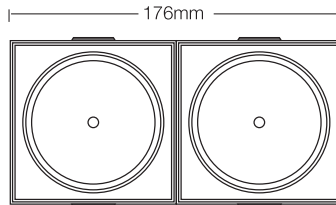

FLASHING LIGHTS & EVACUATE SIGN

Model D-124B
Model D-124L

Model D-104 WP
Model D-104 WP/L

*B – Filament Bulb / L – Ultra Bright LED

DEMCO ADVANTAGES

- Durable - Tough industrial design constructed with mild steel.
- Accessible - Removable conduit plug offers easy conduit entries.
- Versatile - Suitable for surface or flush mounting.
- Optional Hood - Model D-104WP only. Suitable for outdoor application.
- Luminary: Filament Bulb & Ultra Bright LED
- Operating Voltage: 24V DC
- Operating Currents: 120mA – Bulb
20mA – LED
- Flashing Rate: 1 Flash per sec @ 24V – Bulb
2 Flash per sec @ 24V – LED

Model D-124B or D-124L

Model D-104 WP or D-104 WP/L

Model D-154B
Model D-154L

Single Flashing Light

- Dimension: 88 (W) x 88 (H) x 72mm (D)
- Body: Red or Black ABS Plastic
- Prismatic Lens: Green or Red Polycarbonate
- Luminary available in Filament Bulb or Ultra Bright LED
- Optional Feature: Built-in Buzzer
- Operating Voltage: 24V DC
- Operating Currents: 120mA – Bulb
20mA – LED

Model D-115-154L

- Beacon / Sounder Combination
- Operating Voltage: 24V DC
 - Operating Current: 70mA

Model D-110B
Model D-110L

Evacuate Sign

- Dimension: 260 (W) x 110 (H) x 80mm (D)
- Casing: Mild Steel
- Colour: Black
- Luminary: Filament Bulb or Ultra Bright LED
- Custom Imprint
- Operating Voltage: 24V DC
- Operating Current: 240mA – Bulb
20mA – LED