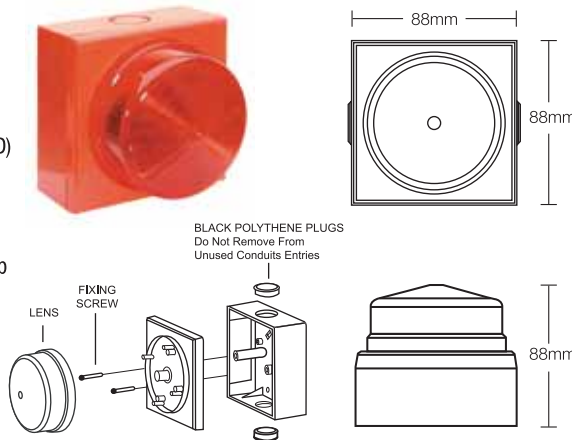

FLASHING LIGHTS & EVACUATE SIGN

Model D-124B
Model D-124L

Model D-104 WP
Model D-104 WP/L

*B – Filament Bulb / L – Ultra Bright LED

DEMCO ADVANTAGES

- Durable - Tough industrial design constructed with mild steel.
- Accessible - Removable conduit plug offers easy conduit entries.
- Versatile - Suitable for surface or flush mounting.
- Optional Hood - Model D-104WP only. Suitable for outdoor application.
- Luminary: Filament Bulb & Ultra Bright LED
- Operating Voltage: 24V DC
- Operating Currents: 120mA – Bulb
20mA – LED
- Flashing Rate: 1 Flash per sec @ 24V – Bulb
2 Flash per sec @ 24V – LED

Model D-124B or D-124L

Model D-104 WP or D-104 WP/L

Model D-154B
Model D-154L

Single Flashing Light

- Dimension: 88 (W) x 88 (H) x 72mm (D)
- Body: Red or Black ABS Plastic
- Prismatic Lens: Green or Red Polycarbonate
- Luminary available in Filament Bulb or Ultra Bright LED
- Optional Feature: Built-in Buzzer
- Operating Voltage: 24V DC
- Operating Currents: 120mA – Bulb
20mA – LED

Model D-115-154L

- Beacon / Sounder Combination
- Operating Voltage: 24V DC
 - Operating Current: 70mA

Model D-110B
Model D-110L

Evacuate Sign

- Dimension: 260 (W) x 110 (H) x 80mm (D)
- Casing: Mild Steel
- Colour: Black
- Luminary: Filament Bulb or Ultra Bright LED
- Custom Imprint
- Operating Voltage: 24V DC
- Operating Current: 240mA – Bulb
20mA – LED