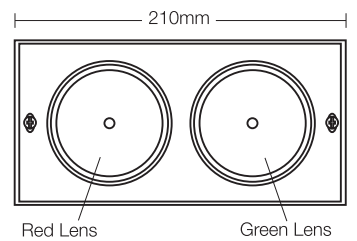

FLASHING LIGHTS & EVACUATE SIGN

Model D-124B
Model D-124L

Model D-104 WP
Model D-104 WP/L

*B – Filament Bulb / L – Ultra Bright LED

DEMCO ADVANTAGES

- Durable - Tough industrial design constructed with mild steel.
- Accessible - Removable conduit plug offers easy conduit entries.
- Versatile - Suitable for surface or flush mounting.
- Optional Hood - Model D-104WP only. Suitable for outdoor application.
- Luminary: Filament Bulb & Ultra Bright LED
- Operating Voltage: 24V DC
- Operating Currents: 120mA – Bulb
20mA – LED
- Flashing Rate: 1 Flash per sec @ 24V – Bulb
2 Flash per sec @ 24V – LED

Model D-124B or D-124L

Model D-104 WP or D-104 WP/L

Model D-154B
Model D-154L

Single Flashing Light

- Dimension: 88 (W) x 88 (H) x 72mm (D)
- Body: Red or Black ABS Plastic
- Prismatic Lens: Green or Red Polycarbonate
- Luminary available in Filament Bulb or Ultra Bright LED
- Optional Feature: Built-in Buzzer
- Operating Voltage: 24V DC
- Operating Currents: 120mA – Bulb
20mA – LED

Model D-115-154L

- Beacon / Sounder Combination
- Operating Voltage: 24V DC
 - Operating Current: 70mA

Model D-110B
Model D-110L

Evacuate Sign

- Dimension: 260 (W) x 110 (H) x 80mm (D)
- Casing: Mild Steel
- Colour: Black
- Luminary: Filament Bulb or Ultra Bright LED
- Custom Imprint
- Operating Voltage: 24V DC
- Operating Current: 240mA – Bulb
20mA – LED