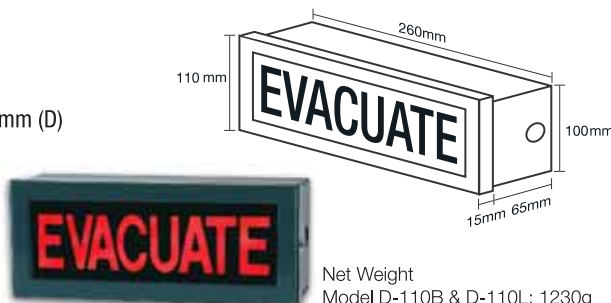

FLASHING LIGHTS & EVACUATE SIGN

Model D-124B
Model D-124L

Model D-104 WP
Model D-104 WP/L

*B – Filament Bulb / L – Ultra Bright LED

DEMCO ADVANTAGES

- Durable - Tough industrial design constructed with mild steel.
- Accessible - Removable conduit plug offers easy conduit entries.
- Versatile - Suitable for surface or flush mounting.
- Optional Hood - Model D-104WP only. Suitable for outdoor application.
- Luminary: Filament Bulb & Ultra Bright LED
- Operating Voltage: 24V DC
- Operating Currents: 120mA – Bulb
20mA – LED
- Flashing Rate: 1 Flash per sec @ 24V – Bulb
2 Flash per sec @ 24V – LED

Model D-124B or D-124L

Model D-104 WP or D-104 WP/L

Model D-154B
Model D-154L

Single Flashing Light

- Dimension: 88 (W) x 88 (H) x 72mm (D)
- Body: Red or Black ABS Plastic
- Prismatic Lens: Green or Red Polycarbonate
- Luminary available in Filament Bulb or Ultra Bright LED
- Optional Feature: Built-in Buzzer
- Operating Voltage: 24V DC
- Operating Currents: 120mA – Bulb
20mA – LED

Model D-115-154L

- Beacon / Sounder Combination
- Operating Voltage: 24V DC
 - Operating Current: 70mA

Model D-110B
Model D-110L

Evacuate Sign

- Dimension: 260 (W) x 110 (H) x 80mm (D)
- Casing: Mild Steel
- Colour: Black
- Luminary: Filament Bulb or Ultra Bright LED
- Custom Imprint
- Operating Voltage: 24V DC
- Operating Current: 240mA – Bulb
20mA – LED

Net Weight
Model D-110B & D-110L: 1230g

Lot 3928, Jalan Keretapi Lama
Off Jalan Kapar 5 1/2 Miles
42100 Klang
Selangor Darul Ehsan
West Malaysia
Tel: 603-3290 3333
Fax: 603-3290 2288
E-mail: sales@demcoalarm.com
demco@tm.net.my