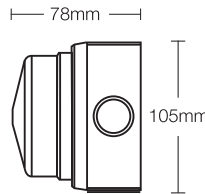

FLASHING LIGHTS & EVACUATE SIGN

Model D-124B
Model D-124L

Model D-104 WP
Model D-104 WP/L

*B – Filament Bulb / L – Ultra Bright LED

DEMCO ADVANTAGES

- Durable - Tough industrial design constructed with mild steel.
- Accessible - Removable conduit plug offers easy conduit entries.
- Versatile - Suitable for surface or flush mounting.
- Optional Hood - Model D-104WP only. Suitable for outdoor application.
- Luminary: Filament Bulb & Ultra Bright LED
- Operating Voltage: 24V DC
- Operating Currents: 120mA – Bulb
20mA – LED
- Flashing Rate: 1 Flash per sec @ 24V – Bulb
2 Flash per sec @ 24V – LED

Model D-124B or D-124L

Model D-104 WP or D-104 WP/L

Model D-154B
Model D-154L

Single Flashing Light

- Dimension: 88 (W) x 88 (H) x 72mm (D)
- Body: Red or Black ABS Plastic
- Prismatic Lens: Green or Red Polycarbonate
- Luminary available in Filament Bulb or Ultra Bright LED
- Optional Feature: Built-in Buzzer
- Operating Voltage: 24V DC
- Operating Currents: 120mA – Bulb
20mA – LED

Model D-115-154L

- Beacon / Sounder Combination
- Operating Voltage: 24V DC
 - Operating Current: 70mA

Model D-110B
Model D-110L

Evacuate Sign

- Dimension: 260 (W) x 110 (H) x 80mm (D)
- Casing: Mild Steel
- Colour: Black
- Luminary: Filament Bulb or Ultra Bright LED
- Custom Imprint
- Operating Voltage: 24V DC
- Operating Current: 240mA – Bulb
20mA – LED